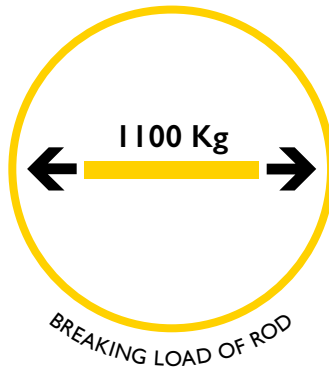

COBRA

DUCT RODS

DATA SHEET

MINI COBRA 4.5

ø4.5mm fibreglass rod
20m – 150m lengths

Ritelite's Mini Cobra conduit duct rodding systems provide a robust, compact, labour saving solution when installing cables in ducts, threading draw ropes through pipes or surveying drains with CCTV cameras.

Our high quality, fibreglass rod has a radially reinforced construction, is PP coated and spooled onto robust zinc plated steel frames with in-built parking brake. Total overall dimensions W 480mm x H 530mm x D 200mm.

Key Features

ROBUST
Robust, zinc plated steel frames

LIGHTWEIGHT AND COMPACT
Fits in small vehicles

SAFETY BRAKE
Integral fully adjustable brake system fitted as standard

Standard System Lengths

PRODUCT CODE	DIAMETER	LENGTH	WEIGHT
MIDCO20C4.5	4.5mm	20m	4.45Kg
MIDCO30C4.5	4.5mm	30m	4.68Kg
MIDCO40C4.5	4.5mm	40m	4.9Kg
MIDCO50C4.5	4.5mm	50m	5.13Kg
MIDCO60C4.5	4.5mm	60m	5.35Kg
MIDCO80C4.5	4.5mm	80m	5.8Kg
MIDCO100C4.5	4.5mm	100m	6.25Kg
MIDCO120C4.5	4.5mm	120m	6.7Kg
MIDCO150C4.5	4.5mm	150m	7.38Kg