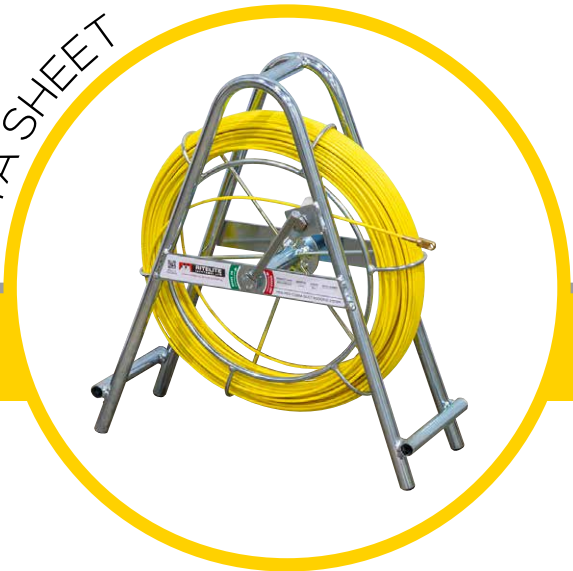

COBRA

DUCT RODS

DATA SHEET

MINI COBRA 4.5

ø4.5mm fibreglass rod
20m – 150m lengths

Ritelite's Mini Cobra conduit duct rodding systems provide a robust, compact, labour saving solution when installing cables in ducts, threading draw ropes through pipes or surveying drains with CCTV cameras.

Our high quality, fibreglass rod has a radially reinforced construction, is PP coated and spooled onto robust zinc plated steel frames with in-built parking brake. Total overall dimensions W 480mm x H 530mm x D 200mm.

Key Features

ROBUST
Robust, zinc plated steel frames

LIGHTWEIGHT AND COMPACT
Fits in small vehicles

SAFETY BRAKE
Integral fully adjustable brake system fitted as standard

Standard System Lengths

PRODUCT CODE	DIAMETER	LENGTH	WEIGHT
MIDCO20C4.5	4.5mm	20m	4.45Kg
MIDCO30C4.5	4.5mm	30m	4.68Kg
MIDCO40C4.5	4.5mm	40m	4.9Kg
MIDCO50C4.5	4.5mm	50m	5.13Kg
MIDCO60C4.5	4.5mm	60m	5.35Kg
MIDCO80C4.5	4.5mm	80m	5.8Kg
MIDCO100C4.5	4.5mm	100m	6.25Kg
MIDCO120C4.5	4.5mm	120m	6.7Kg
MIDCO150C4.5	4.5mm	150m	7.38Kg

MIDCOSA

Sonde adaptor M5 to M10 female

CL/SONDE-18-33

Mini sonde 33kHz 18mm (requires MIDCOSA to fit)

MIDCOPACK/4.5/1

Splice repair kit for repairing broken rod

MIDCOPACK/4.5/2

Replacement end fitting repair kit