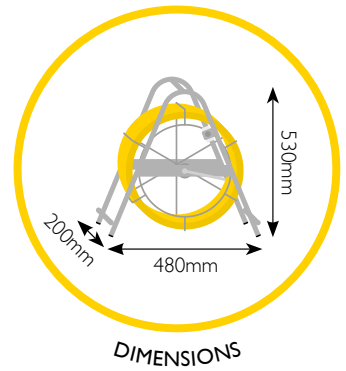

COBRA

DUCT RODS

DATA SHEET

MINI COBRA 4.5

ø4.5mm fibreglass rod
20m – 150m lengths

Ritelite's Mini Cobra conduit duct rodding systems provide a robust, compact, labour saving solution when installing cables in ducts, threading draw ropes through pipes or surveying drains with CCTV cameras.

Our high quality, fibreglass rod has a radially reinforced construction, is PP coated and spooled onto robust zinc plated steel frames with in-built parking brake. Total overall dimensions W 480mm x H 530mm x D 200mm.

Key Features

ROBUST
Robust, zinc plated steel frames

LIGHTWEIGHT AND COMPACT
Fits in small vehicles

SAFETY BRAKE
Integral fully adjustable brake system fitted as standard

Standard System Lengths

PRODUCT CODE	DIAMETER	LENGTH	WEIGHT
MIDCO20C4.5	4.5mm	20m	4.45Kg
MIDCO30C4.5	4.5mm	30m	4.68Kg
MIDCO40C4.5	4.5mm	40m	4.9Kg
MIDCO50C4.5	4.5mm	50m	5.13Kg
MIDCO60C4.5	4.5mm	60m	5.35Kg
MIDCO80C4.5	4.5mm	80m	5.8Kg
MIDCO100C4.5	4.5mm	100m	6.25Kg
MIDCO120C4.5	4.5mm	120m	6.7Kg
MIDCO150C4.5	4.5mm	150m	7.38Kg