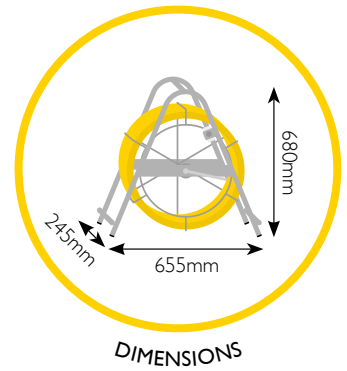

COBRA

QUICKTRACE

DATA SHEET

MIDI COBRA 6

ø6mm fibreglass rod
50m – 150m lengths

Ritelite's Midi Cobra conduit duct rodding systems provide a robust, compact, labour saving solution when installing cables in ducts, threading draw ropes through pipes or surveying drains with CCTV cameras. The 'Quick Trace' model includes copper wires embedded in the rod which allows the rod to be fully traceable once a signal generator is connected for additional functionality.

Our high quality, fibreglass rod has a radially reinforced construction, is PP coated and spooled onto robust zinc plated steel frames fitted with an in-built parking brake. Total overall dimensions W 655mm x H 680mm x D 245mm.

PRODUCT CODE	DIAMETER	LENGTH	WEIGHT
MIDCO50QT6	6mm	50m	8.70Kg
MIDCO80QT6	6mm	80m	10.01Kg
MIDCO100QT6	6mm	100m	10.89Kg
MIDCO120QT6	6mm	120m	11.77Kg
MIDCO150QT6	6mm	150m	13.09Kg

Other lengths available on request.