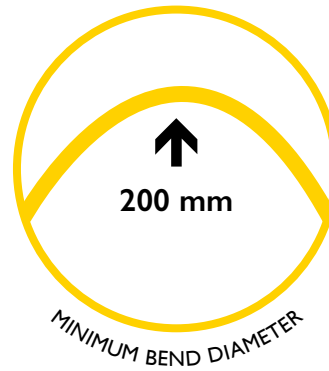

COBRA

QUICKTRACE

DATA SHEET

MIDI COBRA 6

ø6mm fibreglass rod
50m – 150m lengths

Ritelite's Midi Cobra conduit duct rodding systems provide a robust, compact, labour saving solution when installing cables in ducts, threading draw ropes through pipes or surveying drains with CCTV cameras. The 'Quick Trace' model includes copper wires embedded in the rod which allows the rod to be fully traceable once a signal generator is connected for additional functionality.

Our high quality, fibreglass rod has a radially reinforced construction, is PP coated and spooled onto robust zinc plated steel frames fitted with an in-built parking brake. Total overall dimensions W 655mm x H 680mm x D 245mm.

PRODUCT CODE	DIAMETER	LENGTH	WEIGHT
MIDCO50QT6	6mm	50m	8.70Kg
MIDCO80QT6	6mm	80m	10.01Kg
MIDCO100QT6	6mm	100m	10.89Kg
MIDCO120QT6	6mm	120m	11.77Kg
MIDCO150QT6	6mm	150m	13.09Kg

Other lengths available on request.