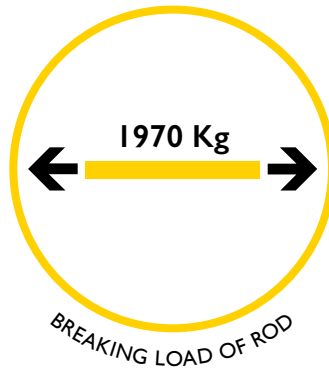

COBRA

QUICKTRACE

DATA SHEET

MIDI COBRA 6

ø6mm fibreglass rod
50m – 150m lengths

Ritelite's Midi Cobra conduit duct rodding systems provide a robust, compact, labour saving solution when installing cables in ducts, threading draw ropes through pipes or surveying drains with CCTV cameras. The 'Quick Trace' model includes copper wires embedded in the rod which allows the rod to be fully traceable once a signal generator is connected for additional functionality.

Our high quality, fibreglass rod has a radially reinforced construction, is PP coated and spooled onto robust zinc plated steel frames fitted with an in-built parking brake. Total overall dimensions W 655mm x H 680mm x D 245mm.

PRODUCT CODE	DIAMETER	LENGTH	WEIGHT
MIDCO50QT6	6mm	50m	8.70Kg
MIDCO80QT6	6mm	80m	10.01Kg
MIDCO100QT6	6mm	100m	10.89Kg
MIDCO120QT6	6mm	120m	11.77Kg
MIDCO150QT6	6mm	150m	13.09Kg

Other lengths available on request.