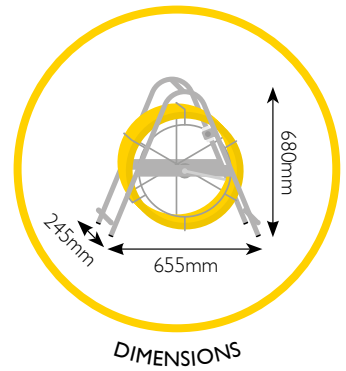

Our high quality, fibreglass rod has a radially reinforced construction, is PP coated and spooled onto robust zinc plated steel frames with in-built parking brake. Total overall dimensions W 655mm x H 680mm x D 245mm.

### Standard System Lengths

PRODUCT CODE	DIAMETER	LENGTH	WEIGHT
MIDCO20C6	6mm	20m	7.3Kg
MIDCO30C6	6mm	30m	7.7Kg
MIDCO40C6	6mm	40m	8.1Kg
MIDCO50C6	6mm	50m	8.5Kg
MIDCO60C6	6mm	60m	8.9Kg
MIDCO80C6	6mm	80m	9.7Kg
MIDCO100C6	6mm	100m	10.5Kg
MIDCO120C6	6mm	120m	11.3Kg
MIDCO150C6	6mm	150m	12.5Kg