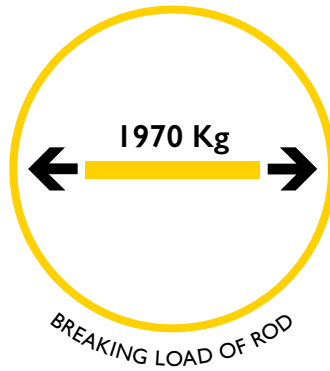

Our high quality, fibreglass rod has a radially reinforced construction, is PP coated and spooled onto robust zinc plated steel frames with in-built parking brake. Total overall dimensions W 655mm x H 680mm x D 245mm.