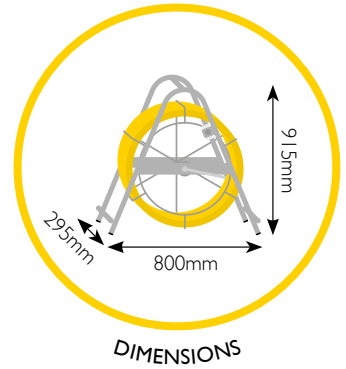

Our high quality, fibreglass rod has a radially reinforced construction, is PP coated and spooled onto robust zinc plated steel frames fitted with an in-built parking brake. Total overall dimensions W 800mm x H 915mm x D 295mm.

### Standard System Lengths

PRODUCT CODE	DIAMETER	LENGTH	WEIGHT
MEDCO50QT9	9mm	50m	16.79Kg
MEDCO80QT9	9mm	80m	19.66Kg
MEDCO100QT9	9mm	100m	21.58Kg
MEDCO120QT9	9mm	120m	23.50Kg
MEDCO150QT9	9mm	150m	26.37Kg
MEDCO200QT9	9mm	200m	31.16Kg