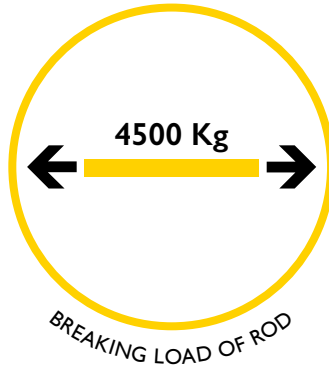

Our high quality, fibreglass rod has a radially reinforced construction, is PP coated and spooled onto robust zinc plated steel frames fitted with an in-built parking brake. Total overall dimensions W 800mm x H 915mm x D 295mm.