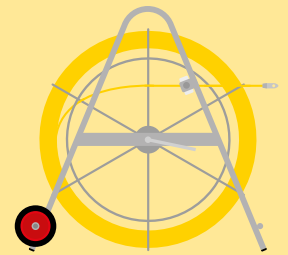

COBRA

QUICKTRACE

DATA SHEET

MEDI COBRA 9

ø9mm fibreglass rod
50 - 200m lengths

Ritelite's Medi Cobra conduit duct rodding systems provide a robust, compact, labour saving solution when installing cables in ducts, threading draw ropes through pipes or surveying drains with CCTV cameras. The 'Quick Trace' model includes copper wires embedded in the rod which allows the rod to be fully traceable once a signal generator is connected for additional functionality.

Our high quality, fibreglass rod has a radially reinforced construction, is PP coated and spooled onto robust zinc plated steel frames fitted with an in-built parking brake. Total overall dimensions W 800mm x H 915mm x D 295mm.

Key Features

TRACEABLE ROD
The rod can be located in a duct using a CAT scanner

WHEELS
Wheels for ease of manoeuvrability

SAFETY BRAKE
Integral fully adjustable brake system fitted as standard

Standard System Lengths

PRODUCT CODE	DIAMETER	LENGTH	WEIGHT
MEDCO50QT9	9mm	50m	16.79Kg
MEDCO80QT9	9mm	80m	19.66Kg
MEDCO100QT9	9mm	100m	21.58Kg
MEDCO120QT9	9mm	120m	23.50Kg
MEDCO150QT9	9mm	150m	26.37Kg
MEDCO200QT9	9mm	200m	31.16Kg

Other lengths available on request.