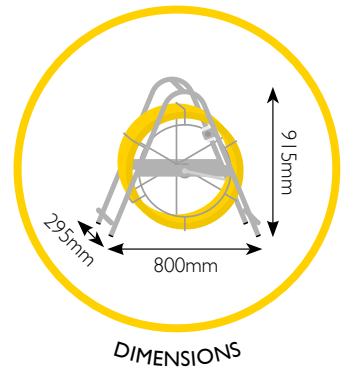

COBRA

DUCT RODS

DATA SHEET

MEDI COBRA 9

ø9mm fibreglass rod
30m – 200m lengths

Ritelite's Medi Cobra conduit duct rodding systems provide a robust, compact, labour saving solution when installing cables in ducts, threading draw ropes through pipes or surveying drains with CCTV cameras.

Our high quality, fibreglass rod has a radially reinforced construction, is PP coated and spooled onto robust zinc plated steel frames with in-built parking brake. Total overall dimensions W 800mm x H 915mm x D 295mm.

Key Features

ROBUST
Robust, zinc plated steel frames

WHEELS
Wheels for ease of manoeuvrability

SAFETY BRAKE
Integral fully adjustable brake system fitted as standard

Standard System Lengths

| PRODUCT CODE | DIAMETER | LENGTH | WEIGHT |
|--------------|----------|--------|---------|
| MEDCO30C9 | 9mm | 30m | 14.77Kg |
| MEDCO40C9 | 9mm | 40m | 15.7Kg |
| MEDCO50C9 | 9mm | 50m | 16.62Kg |
| MEDCO60C9 | 9mm | 60m | 17.54Kg |
| MEDCO80C9 | 9mm | 80m | 19.39Kg |
| MEDCO100C9 | 9mm | 100m | 21.24Kg |
| MEDCO120C9 | 9mm | 120m | 23.09Kg |
| MEDCO150C9 | 9mm | 150m | 25.86Kg |
| MEDCO200C9 | 9mm | 200m | 30.48Kg |