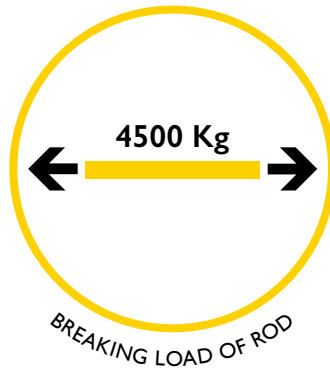

COBRA

DUCT RODS

DATA SHEET

MEDI COBRA 9

ø9mm fibreglass rod
30m – 200m lengths

Ritelite's Medi Cobra conduit duct rodding systems provide a robust, compact, labour saving solution when installing cables in ducts, threading draw ropes through pipes or surveying drains with CCTV cameras.

Our high quality, fibreglass rod has a radially reinforced construction, is PP coated and spooled onto robust zinc plated steel frames with in-built parking brake. Total overall dimensions W 800mm x H 915mm x D 295mm.