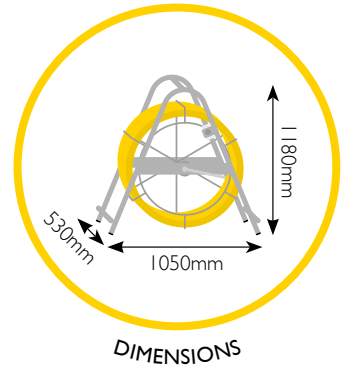

## MAXI COBRA ||

ø 11 mm fibreglass rod  
100m - 300m lengths

Ritelite's Maxi Cobra conduit duct rodding systems provide a robust, compact, labour saving solution when installing cables in ducts, threading draw ropes through pipes or surveying drains with CCTV cameras. The 'Quick Trace' model includes copper wires embedded in the rod which allows the rod to be fully traceable once a signal generator is connected for additional functionality.

Our high quality, fibreglass rod has a radially reinforced construction, is PP coated and spooled onto robust zinc plated steel frames fitted with an in-built parking brake. Total overall dimensions W 1050mm x H 1180mm x D 530mm.

### Standard System Lengths

| PRODUCT CODE | DIAMETER | LENGTH | WEIGHT  |
|--------------|----------|--------|---------|
| MAXCO100QT11 | 11mm     | 100m   | 33.9Kg  |
| MAXCO150QT11 | 11mm     | 150m   | 40.35Kg |
| MAXCO200QT11 | 11mm     | 200m   | 46.8Kg  |
| MAXCO250QT11 | 11mm     | 250m   | 53.25Kg |
| MAXCO300QT11 | 11mm     | 300m   | 59.7Kg  |