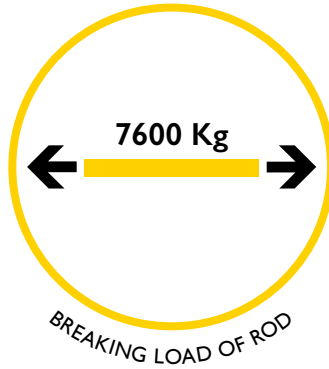

## MAXI COBRA ||

ø 11 mm fibreglass rod  
100m - 300m lengths

Ritelite's Maxi Cobra conduit duct rodding systems provide a robust, compact, labour saving solution when installing cables in ducts, threading draw ropes through pipes or surveying drains with CCTV cameras. The 'Quick Trace' model includes copper wires embedded in the rod which allows the rod to be fully traceable once a signal generator is connected for additional functionality.

Our high quality, fibreglass rod has a radially reinforced construction, is PP coated and spooled onto robust zinc plated steel frames fitted with an in-built parking brake. Total overall dimensions W 1050mm x H 1180mm x D 530mm.

### Standard System Lengths

| PRODUCT CODE | DIAMETER | LENGTH | WEIGHT  |
|--------------|----------|--------|---------|
| MAXCO100QT11 | 11mm     | 100m   | 33.9Kg  |
| MAXCO150QT11 | 11mm     | 150m   | 40.35Kg |
| MAXCO200QT11 | 11mm     | 200m   | 46.8Kg  |
| MAXCO250QT11 | 11mm     | 250m   | 53.25Kg |
| MAXCO300QT11 | 11mm     | 300m   | 59.7Kg  |