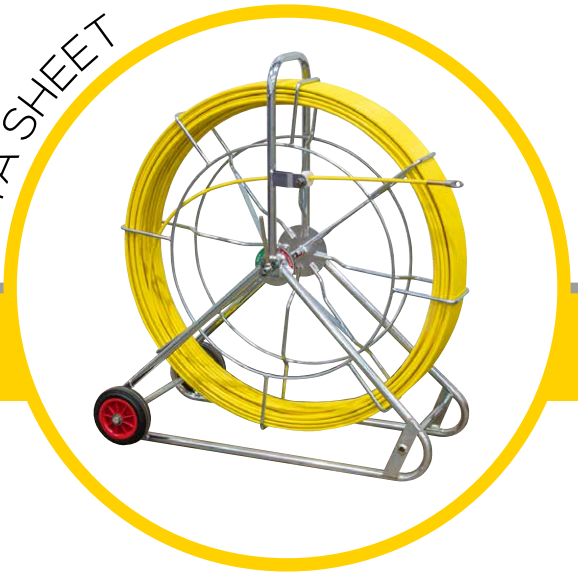

## MAXI COBRA ||

ø 11 mm fibreglass rod  
100m - 300m lengths

Ritelite's Maxi Cobra conduit duct rodding systems provide a robust, compact, labour saving solution when installing cables in ducts, threading draw ropes through pipes or surveying drains with CCTV cameras. The 'Quick Trace' model includes copper wires embedded in the rod which allows the rod to be fully traceable once a signal generator is connected for additional functionality.

Our high quality, fibreglass rod has a radially reinforced construction, is PP coated and spooled onto robust zinc plated steel frames fitted with an in-built parking brake. Total overall dimensions W 1050mm x H 1180mm x D 530mm.

### Key Features

**TRACEABLE ROD**  
The rod can be located in a duct using a CAT scanner

**WHEELS**  
Wheels for ease of manoeuvrability

**SAFETY BRAKE**  
Integral fully adjustable brake system fitted as standard