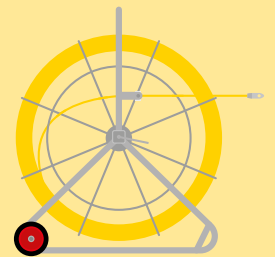

COBRA

QUICKTRACE

DATA SHEET

MAXI COBRA ||

ø 11 mm fibreglass rod
100m - 300m lengths

Ritelite's Maxi Cobra conduit duct rodding systems provide a robust, compact, labour saving solution when installing cables in ducts, threading draw ropes through pipes or surveying drains with CCTV cameras. The 'Quick Trace' model includes copper wires embedded in the rod which allows the rod to be fully traceable once a signal generator is connected for additional functionality.

Our high quality, fibreglass rod has a radially reinforced construction, is PP coated and spooled onto robust zinc plated steel frames fitted with an in-built parking brake. Total overall dimensions W 1050mm x H 1180mm x D 530mm.

Key Features

TRACEABLE ROD
The rod can be located in a duct using a CAT scanner

WHEELS
Wheels for ease of manoeuvrability

SAFETY BRAKE
Integral fully adjustable brake system fitted as standard

Standard System Lengths

PRODUCT CODE	DIAMETER	LENGTH	WEIGHT
MAXCO100QT11	11mm	100m	33.9Kg
MAXCO150QT11	11mm	150m	40.35Kg
MAXCO200QT11	11mm	200m	46.8Kg
MAXCO250QT11	11mm	250m	53.25Kg
MAXCO300QT11	11mm	300m	59.7Kg

Other lengths available on request.