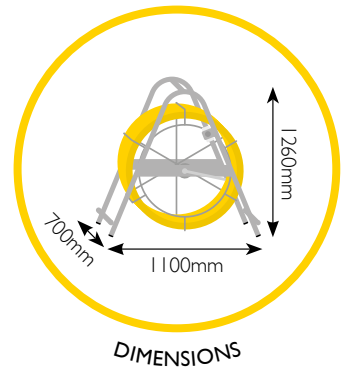

COBRA

DUCT RODS

DATA SHEET

MAXI COBRA HC 14

ø 14mm fibreglass rod
250m - 500m lengths

Ritelite's Maxi High Capacity Cobra conduit duct rodding systems provide a robust, compact, labour saving solution when installing cables in ducts, threading draw ropes through pipes or surveying drains with CCTV cameras.

Our high quality, fibreglass rod has a radially reinforced construction, is PP coated and spooled onto robust zinc plated steel frames with in-built parking brake. Total overall dimensions W 1100mm x H 1260mm x D 700mm.

Key Features

ROBUST
Robust, zinc plated steel frames

WHEELS
Wheels for ease of manoeuvrability

SAFETY BRAKE
Integral fully adjustable brake system fitted as standard

Standard System Lengths

PRODUCT CODE	DIAMETER	LENGTH	WEIGHT
MAXCOHC250C14	14mm	250m	89.43Kg
MAXCOHC300C14	14mm	300m	100.91Kg
MAXCOHC350C14	14mm	350m	112.40Kg
MAXCOHC400C14	14mm	400m	123.88Kg
MAXCOHC450C14	14mm	450m	135.37Kg
MAXCOHC500C14	14mm	500m	146.85Kg