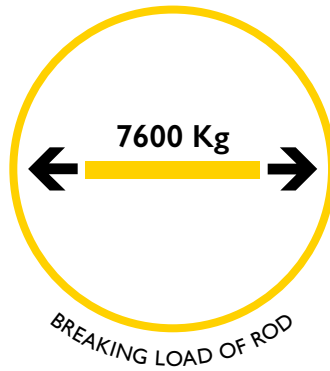

## MAXI COBRA HC II

ø 11 mm fibreglass rod  
400m - 500m lengths

Ritelite's Maxi High Capacity Cobra conduit duct rodding systems provide a robust, compact, labour saving solution when installing cables in ducts, threading draw ropes through pipes or surveying drains with CCTV cameras.

Our high quality, fibreglass rod has a radially reinforced construction, is PP coated and spooled onto robust zinc plated steel frames with in-built parking brake. Total overall dimensions W 1100mm x H 1260mm x D 700mm.

### Standard System Lengths

PRODUCT CODE	DIAMETER	LENGTH	WEIGHT
MAXCOHC400CI I	11mm	400m	91.16Kg
MAXCOHC500CI I	11mm	500m	105.95Kg

Other lengths available on request.