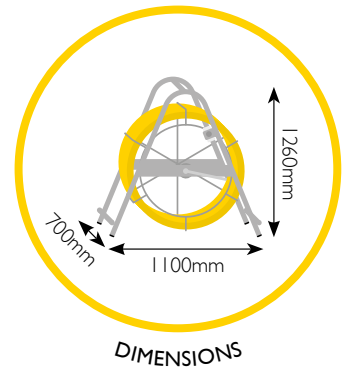

## MAXI COBRA HC II

ø 11 mm fibreglass rod  
400m - 500m lengths

Ritelite's Maxi High Capacity Cobra conduit duct rodding systems provide a robust, compact, labour saving solution when installing cables in ducts, threading draw ropes through pipes or surveying drains with CCTV cameras.

Our high quality, fibreglass rod has a radially reinforced construction, is PP coated and spooled onto robust zinc plated steel frames with in-built parking brake. Total overall dimensions W 1100mm x H 1260mm x D 700mm.

### Standard System Lengths

PRODUCT CODE	DIAMETER	LENGTH	WEIGHT
MAXCOHC400CI I	11mm	400m	91.16Kg
MAXCOHC500CI I	11mm	500m	105.95Kg

Other lengths available on request.