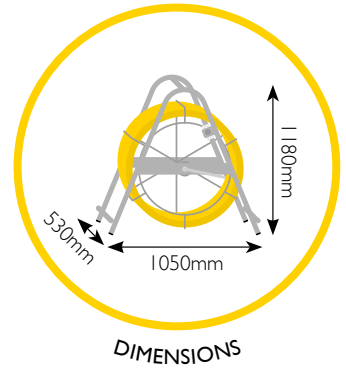

Our high quality, fibreglass rod has a radially reinforced construction, is PP coated and spooled onto robust zinc plated steel frames with in-built parking brake. Total overall dimensions W 1050mm x H 1180mm x D 530mm.

### Standard System Lengths

PRODUCT CODE	DIAMETER	LENGTH	WEIGHT
MAXCO80C14	14mm	80m	43.38Kg
MAXCO100C14	14mm	100m	47.97Kg
MAXCO120C14	14mm	120m	52.56Kg
MAXCO150C14	14mm	150m	59.46Kg
MAXCO200C14	14mm	200m	70.94Kg