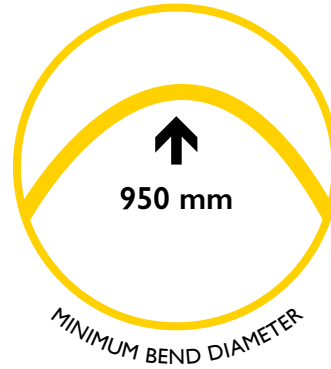

## MAXI COBRA 14

Ø 14mm fibreglass rod  
80m - 200m lengths

Ritelite's Maxi Cobra conduit duct rodding systems provide a robust, compact, labour saving solution when installing cables in ducts, threading draw ropes through pipes or surveying drains with CCTV cameras.

Our high quality, fibreglass rod has a radially reinforced construction, is PP coated and spooled onto robust zinc plated steel frames with in-built parking brake. Total overall dimensions W 1050mm x H 1180mm x D 530mm.

### Standard System Lengths

PRODUCT CODE	DIAMETER	LENGTH	WEIGHT
MAXCO80C14	14mm	80m	43.38Kg
MAXCO100C14	14mm	100m	47.97Kg
MAXCO120C14	14mm	120m	52.56Kg
MAXCO150C14	14mm	150m	59.46Kg
MAXCO200C14	14mm	200m	70.94Kg