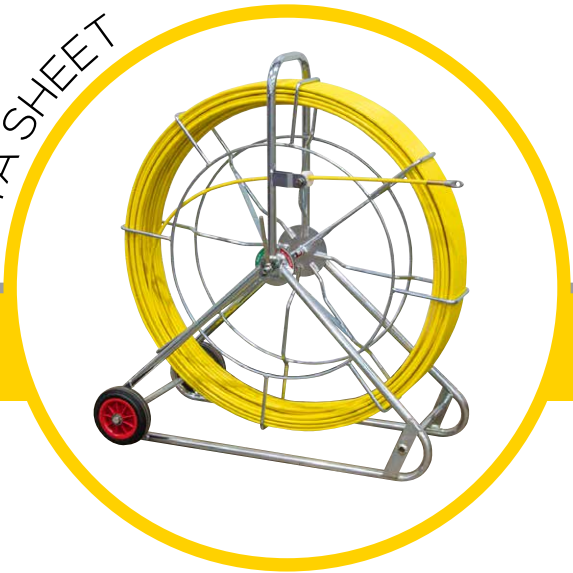

## DUCT RODS

DATA SHEET

## MAXI COBRA 14

Ø 14mm fibreglass rod  
80m - 200m lengths

Ritelite's Maxi Cobra conduit duct rodding systems provide a robust, compact, labour saving solution when installing cables in ducts, threading draw ropes through pipes or surveying drains with CCTV cameras.

Our high quality, fibreglass rod has a radially reinforced construction, is PP coated and spooled onto robust zinc plated steel frames with in-built parking brake. Total overall dimensions W 1050mm x H 1180mm x D 530mm.

### Key Features

**ROBUST**  
Robust, zinc plated steel frames

**WHEELS**  
Wheels for ease of manoeuvrability

**SAFETY BRAKE**  
Integral fully adjustable brake system fitted as standard