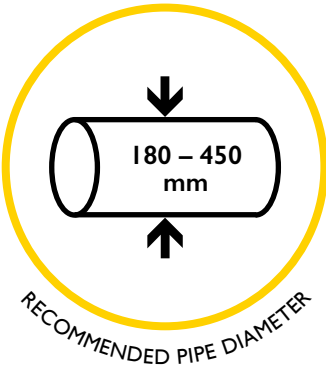

## DUCT RODS

DATA SHEET

## MAXI COBRA 14

Ø 14mm fibreglass rod  
80m - 200m lengths

Ritelite's Maxi Cobra conduit duct rodding systems provide a robust, compact, labour saving solution when installing cables in ducts, threading draw ropes through pipes or surveying drains with CCTV cameras.

Our high quality, fibreglass rod has a radially reinforced construction, is PP coated and spooled onto robust zinc plated steel frames with in-built parking brake. Total overall dimensions W 1050mm x H 1180mm x D 530mm.

### Standard System Lengths

PRODUCT CODE	DIAMETER	LENGTH	WEIGHT
MAXCO80C14	14mm	80m	43.38Kg
MAXCO100C14	14mm	100m	47.97Kg
MAXCO120C14	14mm	120m	52.56Kg
MAXCO150C14	14mm	150m	59.46Kg
MAXCO200C14	14mm	200m	70.94Kg